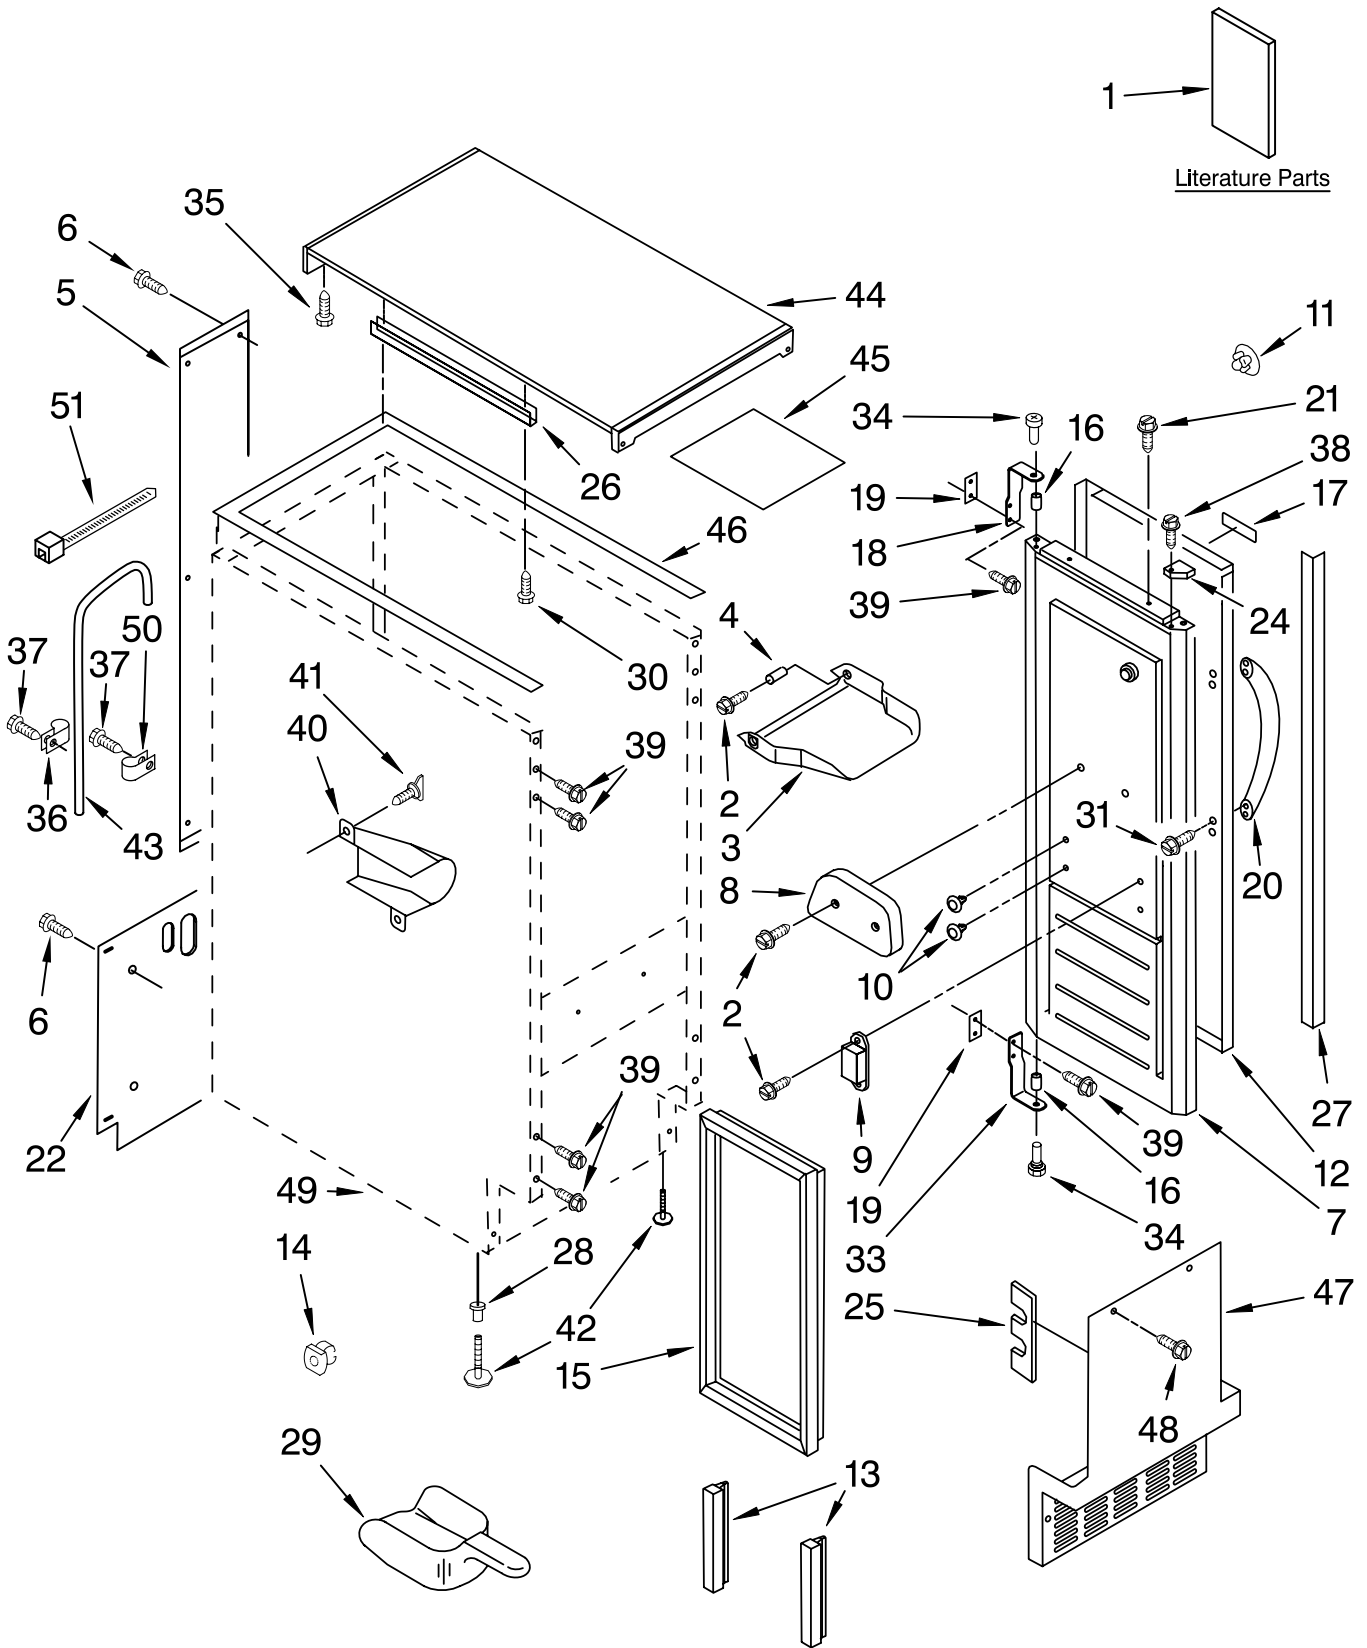

CABINET LINER AND DOOR PARTS

For Models: KUIC15PRTS2
(Stainless-Pump Model)

ICE CUBE
MAKER

KitchenAid®

FOR ORDERING INFORMATION REFER TO PARTS PRICE LIST

CABINET LINER AND DOOR PARTS

For Models: KUIC15PRTS2
(Stainless-Pump Model)

Illus. No.	Part No.	DESCRIPTION	Illus. No.	Part No.	DESCRIPTION	Illus. No.	Part No.	DESCRIPTION
1		Literature Parts	16	2185640	Sleeve, Hinge	33	2185711	Hinge, Bottom
	W10136156	Use & Care Guide	17	W10046610	Nameplate	34	2185712	Pin, Hinge
	W10163556	Service & Wiring Sheet	18	2185710	Hinge, Top	35	489048	Screw, Ground 8-32 x 1/2
2	3400886	Screw 8-18 x 1 1/4	19	2185709	Shim, Hinge	36	2208367	Clamp
3	2185742	Bin, Door	20	9872207S	Handle, Door	37	8281265	Screw
4	2185678	Spacer	21	8281186	Screw	38	348689	Screw 8-18 x 3/4
5	2217394	Cover, Wiring	22	W10136199	Assembly, Unit Cover	39	489423	Screw
6	489442	Screw	24		Filler, Endcap	40	2185927	Holder, Scoop
7	2932803B	Door		2185655B	Left Side	41	8281228	Thumbscrew
8	2185695	Cam, Door		2185656B	Right Side	42	3374849	Leg, Leveler(4)
9	2217393	Assembly, Magnetic Catch	25	2185756	Pad, Foam	43	2217467	Tube, Air Vent
10	941839	Plug, Hole	26	2185691	Channel, Wiring	44	2929700B	Top
11	2189000	Hole Plug, Handle	27	2185964	Grommet, Edge Guard (2)	45	2185690	Shield, Electrical
12	2313815	Wrap, Door	28	3400240	Nut, Leg Leveler	46	W10163530	Gasket, Top Panel
13	2217367	Gasket, Bottom	29	585158	Scoop	47	2185571B	Grill, Front
14	692400	Nut, Push-In	30	3400884	Screw 8-18 x 5/8	48	489474	Screw 8-18 x 1 Cabinet & Liner (NOT SERVICED)
15	2217294	Gasket, Door	31	3400237	Screw 10-32 x 3/8	49		
						50	489505	Clamp
						51	2155774	Strap